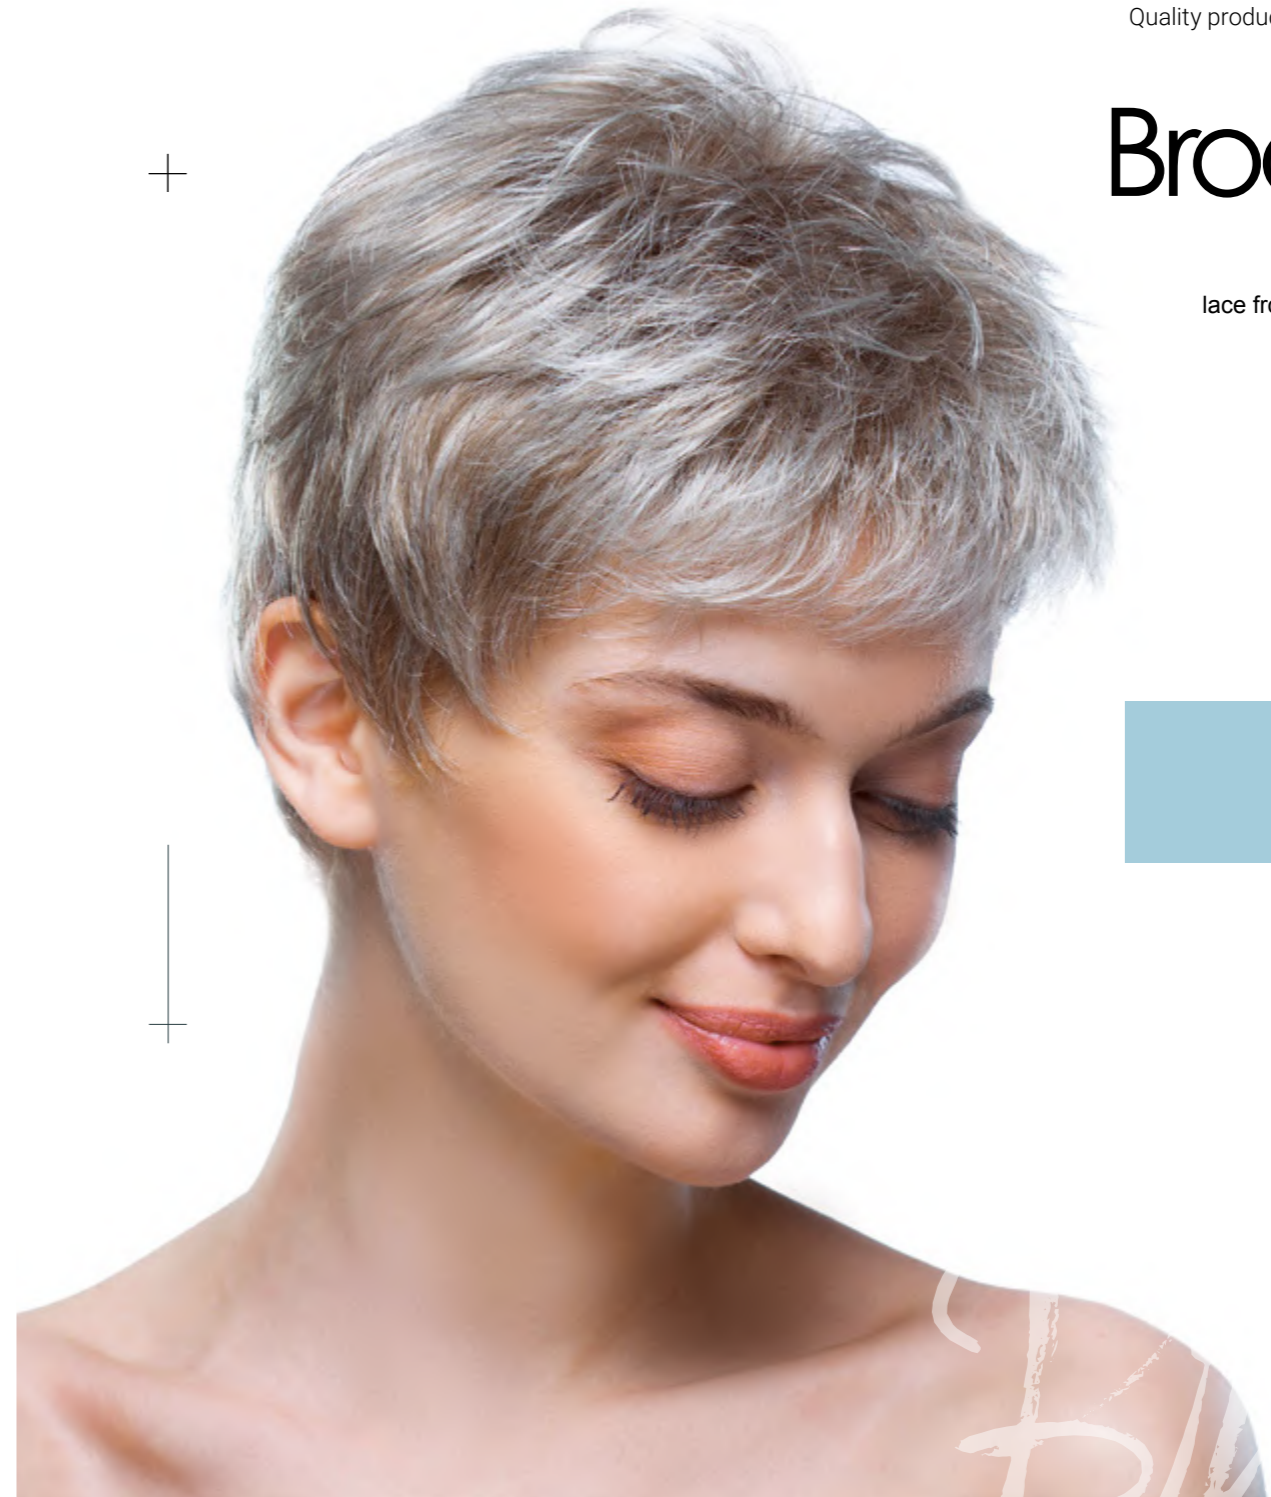

# Brooke

base:  
lace front / mono crown