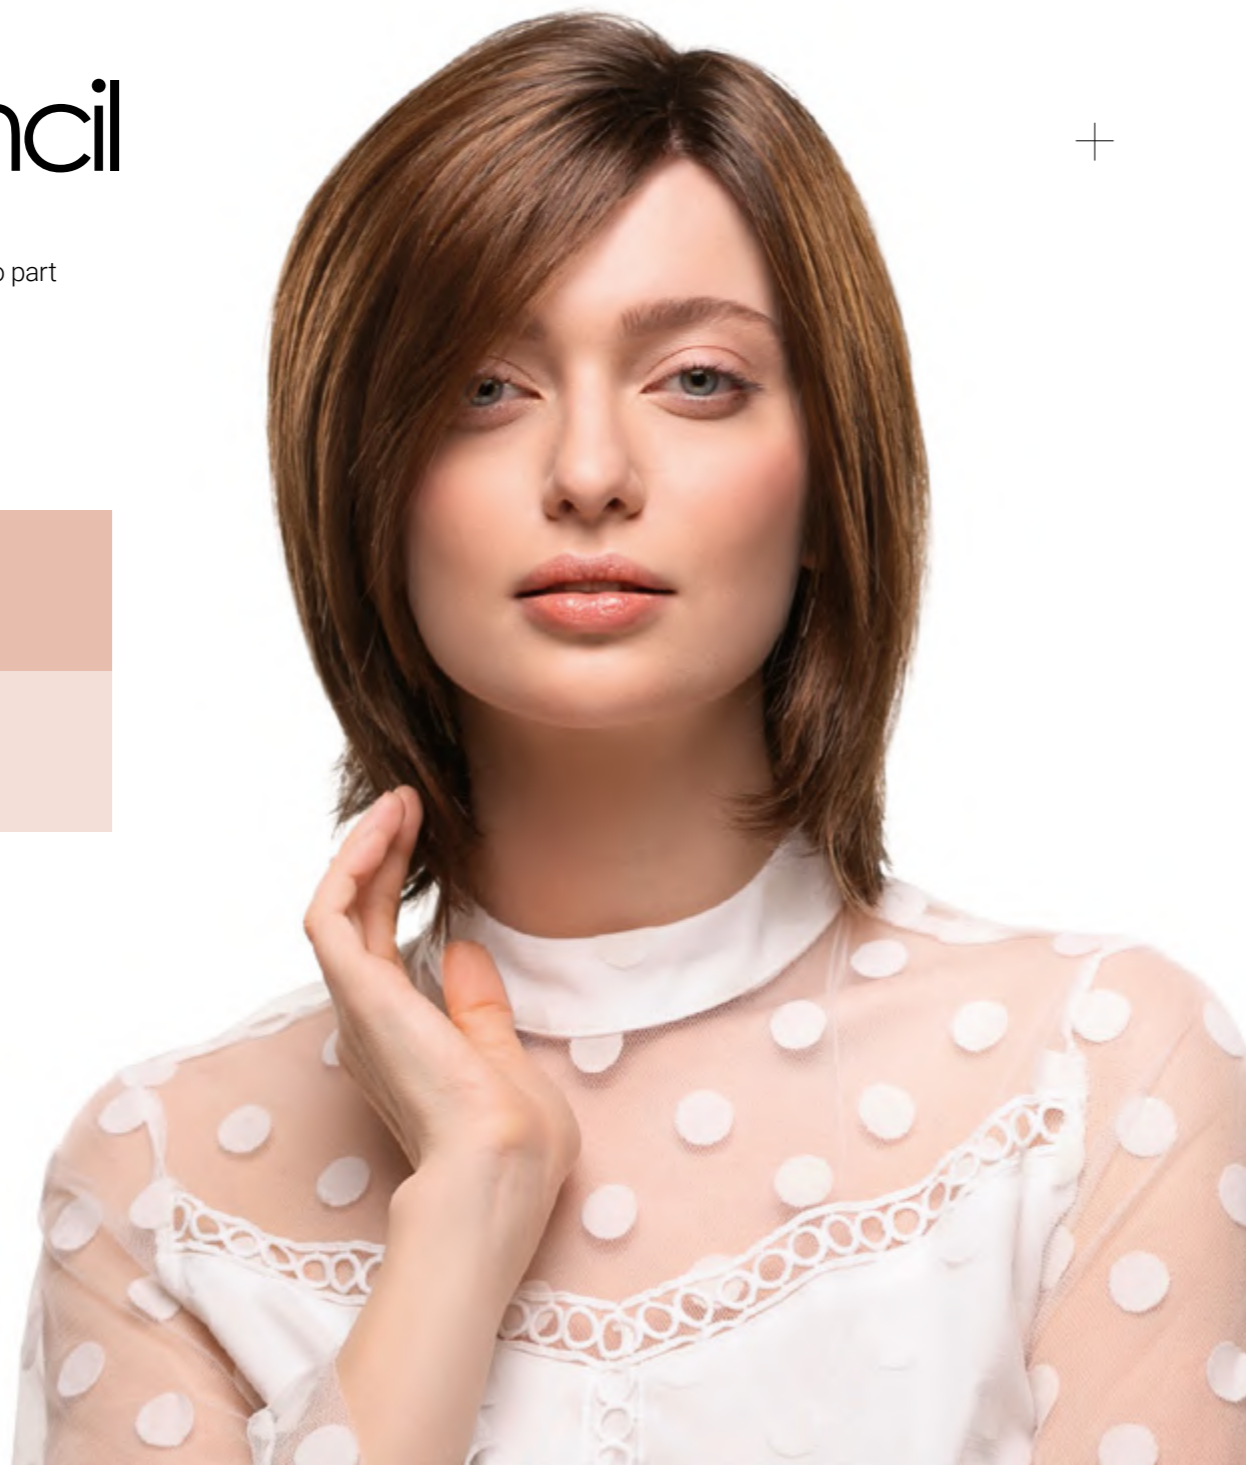

Nancil

base:
lace front / mono part