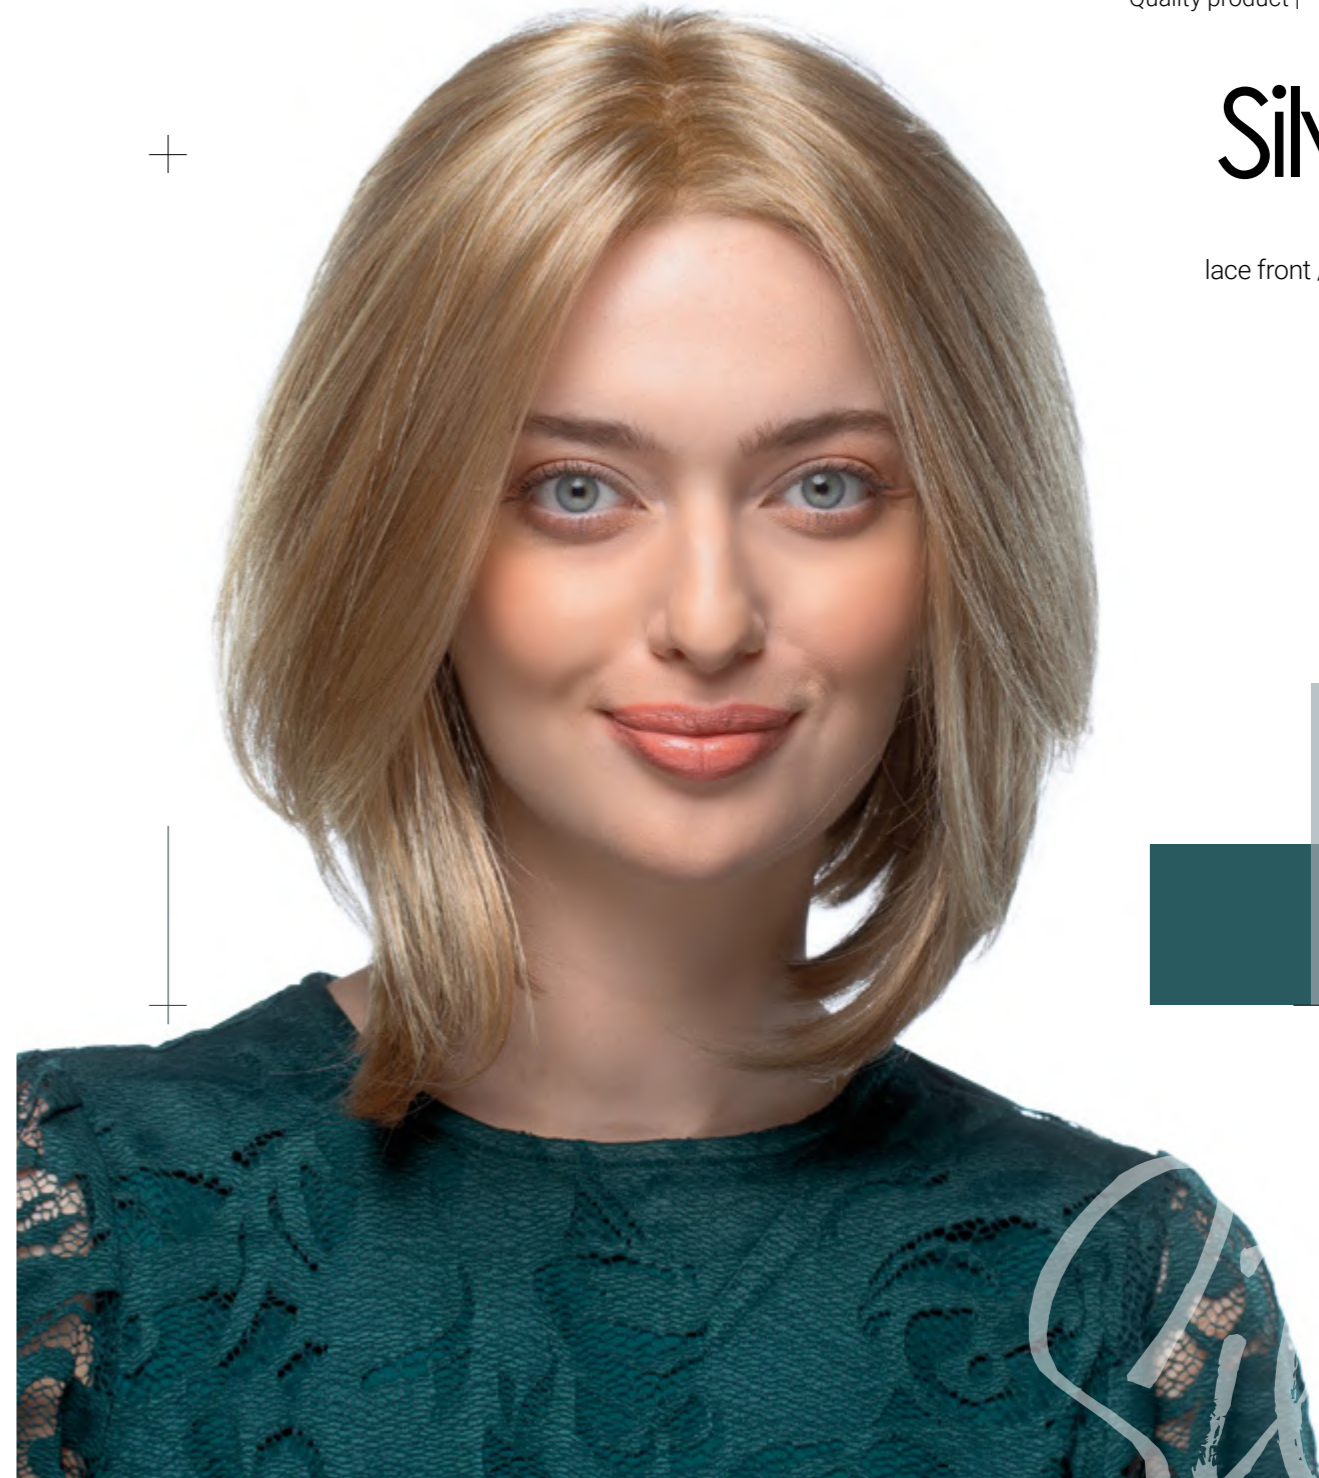

Silvia

base:
lace front / mono part